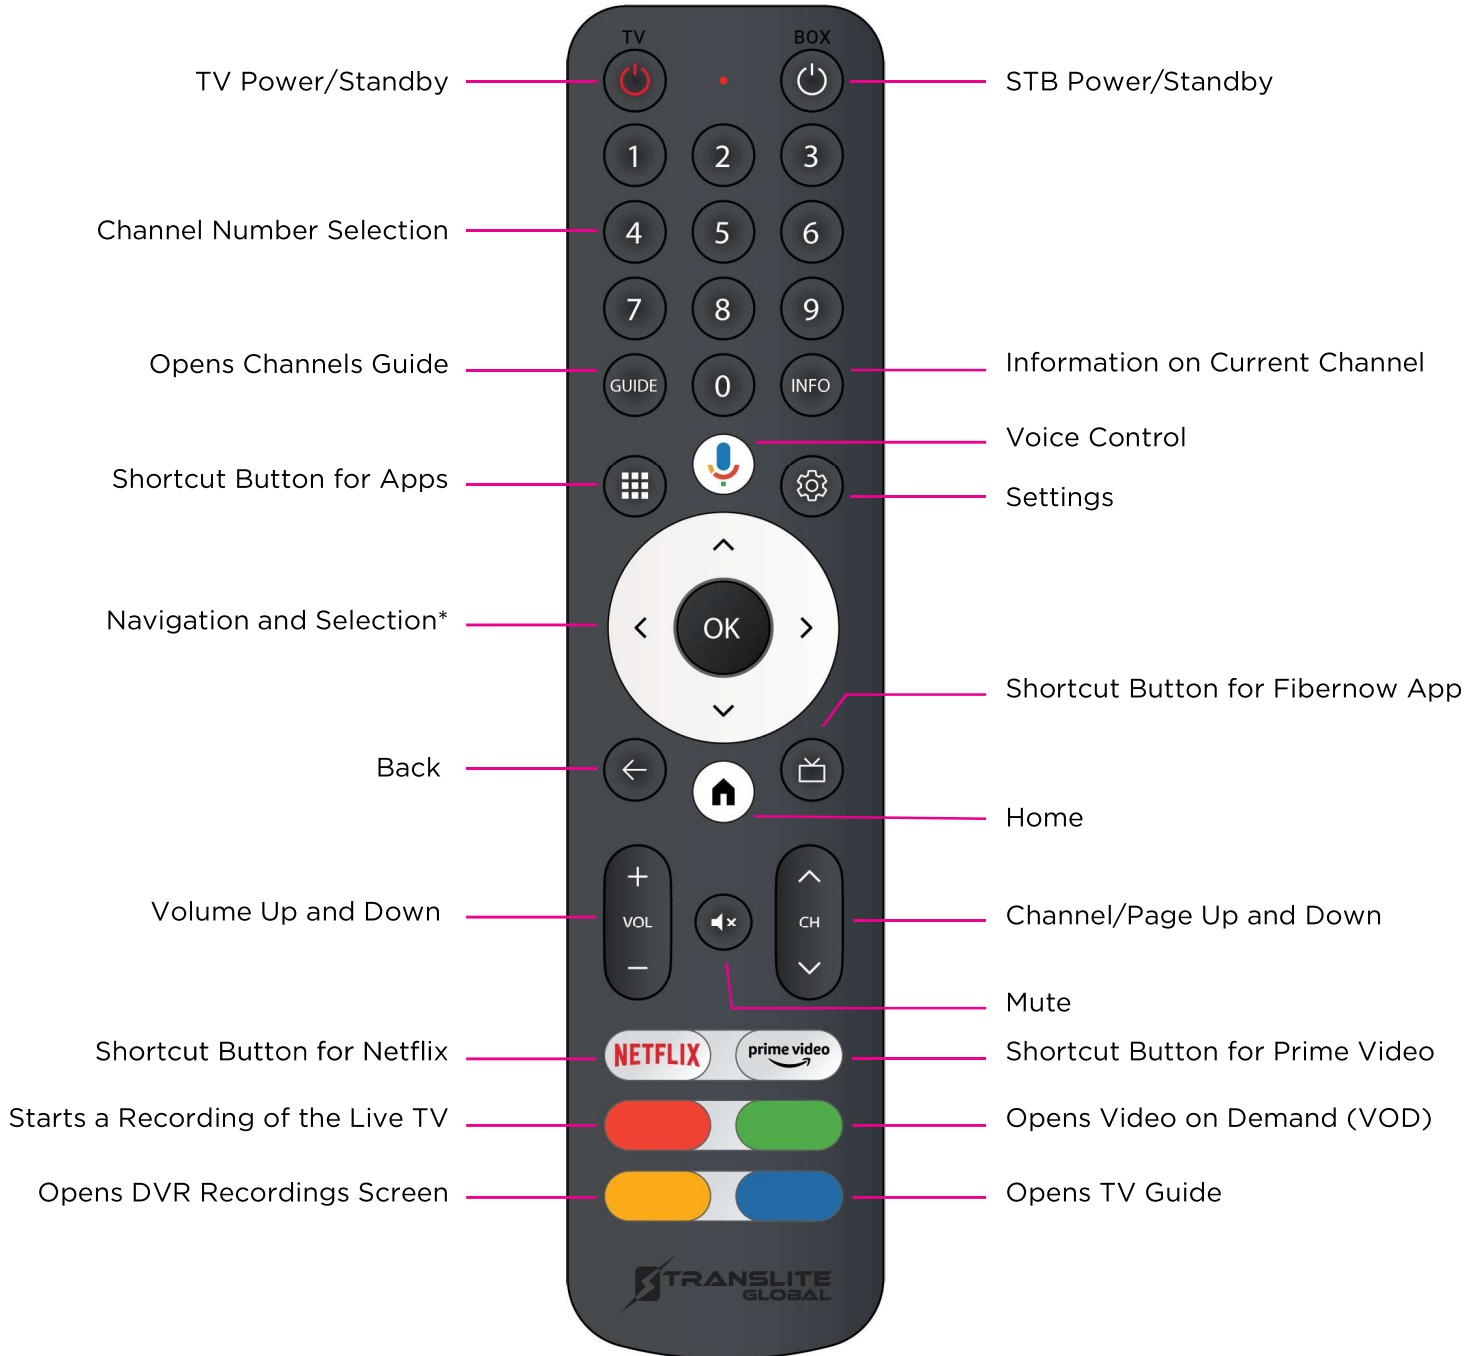

## Remote Control **Shortcut Key Guide**

Navigation and Selection:  
 Pause - Press the **OK** button twice  
 Play - Press the **OK** button once

Fast Forward - Press the **Right** arrow  
 Rewind - Press the **Left** arrow