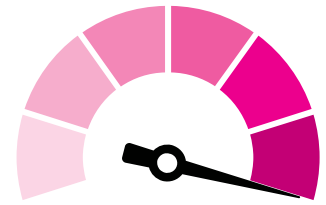

How to Check Your Internet Speed

Low

Medium

High

Max

Follow these simple steps to test your connection anytime. Use www.speedtest.net, it's a trusted tool that provides quick and accurate speed results.

1. **Connect** to your home Wi-Fi or wired internet.
2. **Open your browser** and go to: www.speedtest.net
3. Click the **“GO”** button in the center of the screen.
4. Wait a few moments while the test runs.
5. View your results for:
 - **Download speed**
 - **Upload speed**
 - **Ping (latency)**