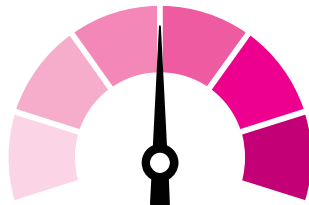

How to Check Your Internet Speed

Low

Medium

High

Max

Follow these simple steps to test your connection anytime. Use www.speedtest.net, it's a trusted tool that provides quick and accurate speed results.

1. **Connect** to your home Wi-Fi or wired internet.
2. **Open your browser** and go to: www.speedtest.net
3. Click the **“GO”** button in the center of the screen.
4. Wait a few moments while the test runs.
5. View your results for:
 - **Download speed**
 - **Upload speed**
 - **Ping (latency)**