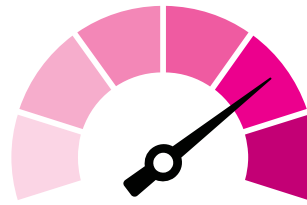

How to Check Your Internet Speed

Low

Medium

High

Max

Follow these simple steps to test your connection anytime. Use www.speedtest.net, it's a trusted tool that provides quick and accurate speed results.

1. **Connect** to your home Wi-Fi or wired internet.
2. **Open your browser** and go to: www.speedtest.net
3. Click the **“GO”** button in the center of the screen.
4. Wait a few moments while the test runs.
5. View your results for:
 - **Download speed**
 - **Upload speed**
 - **Ping (latency)**